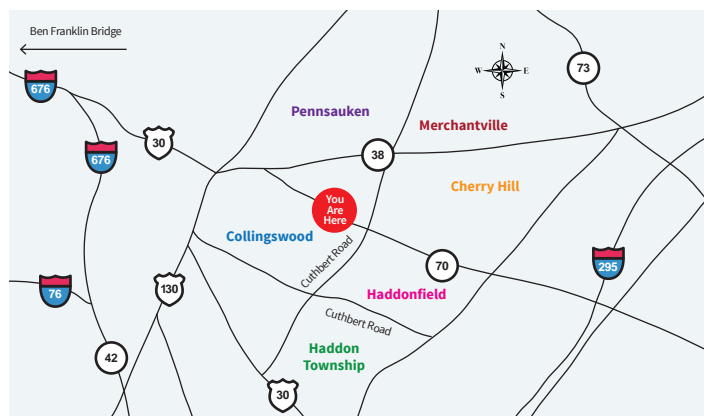

Springdale Farms

1638 South Springdale Road
springdalefarms.com

Forgotten Boardwalk Brewery

1940 Olney Avenue
forgottenboardwalk.com

Silver Diner

2131 NJ Route 38
silverdiner.com

REGATTA DAYS

AT COOPER RIVER PARK

We hope you enjoy your experience along the banks of the Cooper River. Be sure to visit the neighboring towns just minutes away where you'll find fine and casual dining, downtown shopping districts and unique attractions.

HADDONFIELD

downtownhaddonfield.com

The Little Tuna

141 Kings Highway East
thelittletuna.com

Tre Famiglia Ristorante

403 North Haddon Avenue
trefamiglia.com

The British Chip Shop

146 Kings Highway East
thebritishchipshop.com

downtownhaddonfield.com

The Little Tuna

141 Kings Highway East
thelittletuna.com

Tre Famiglia Ristorante

403 North Haddon Avenue
trefamiglia.com

The British Chip Shop

146 Kings Highway East
thebritishchipshop.com