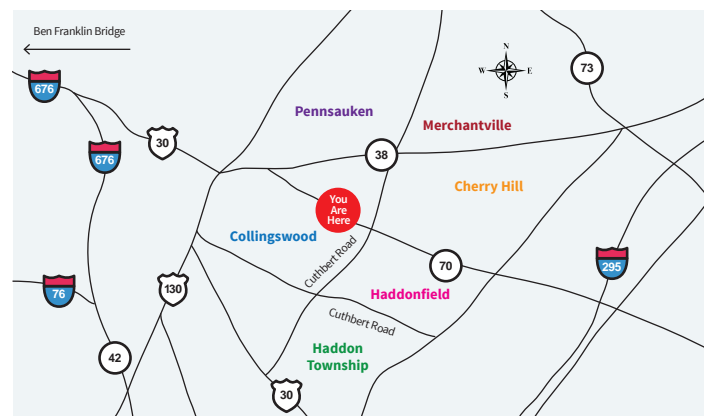

Garden State Discovery Museum

2040 Springdale Road
discoverymuseum.com

Cherry Hill Mall

2000 NJ Route 38
cherryhillmall.com

AMC Loews Cineplex Theatre

2121 NJ Route 38
amctheatres.com

Garden State Park

2234 West NJ Route 70
gardenstatepark.net

Springdale Farms

1638 South Springdale Road
springdalefarms.com

Forgotten Boardwalk Brewery

1940 Olney Avenue
forgottenboardwalk.com

Silver Diner

2131 NJ Route 38
silverdiner.com

HADDON TOWNSHIP

haddontwp.com

HADDONFIELD

downtownhaddonfield.com

The Little Tuna

141 Kings Highway East
thelittletuna.com

Tre Famiglia Ristorante

403 North Haddon Avenue
trefamiglia.com

The British Chip Shop

146 Kings Highway East
thebritishchipshop.com

downtownhaddonfield.com

The Little Tuna

141 Kings Highway East
thelittletuna.com

Tre Famiglia Ristorante

403 North Haddon Avenue
trefamiglia.com

The British Chip Shop

146 Kings Highway East
thebritishchipshop.com